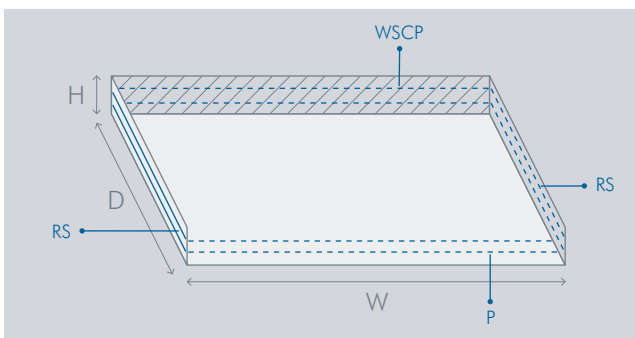

ORDER FORM

ISO-CONNECT

EPDM SEALING TRAY

- PLEASE SEND ME A QUOTATION FOR THE FOLLOWING PRODUCTS
- WE HEREBY ORDER THE FOLLOWING PRODUCTS AT OUR CURRENT PRICES

Thickness of EPDM (mm) (please check)		Outside dimension ISO-CONNECT EPDM SEALING TRAY			Pieces
0,8	1,2	Dimension W (mm) Width	Dimension D (mm) Depth	Dimension H (mm) Height	

For the order the following parameters can be specified:

- Dimension W = Width
 - Dimension D = Depth
 - Dimension H = Height*
- * The height is the same on all three sides and can be adjusted on site with the help of scissors if required.

Butyl-adhesive on:

- WSCP – window sill connection profile (back side)
- RS – reveal side right + left (outside)
- P – Parapet (bottom side)

Contact details
Customer ID
Company
Name
Street
Town / Post Code
Tel. / Fax
Email